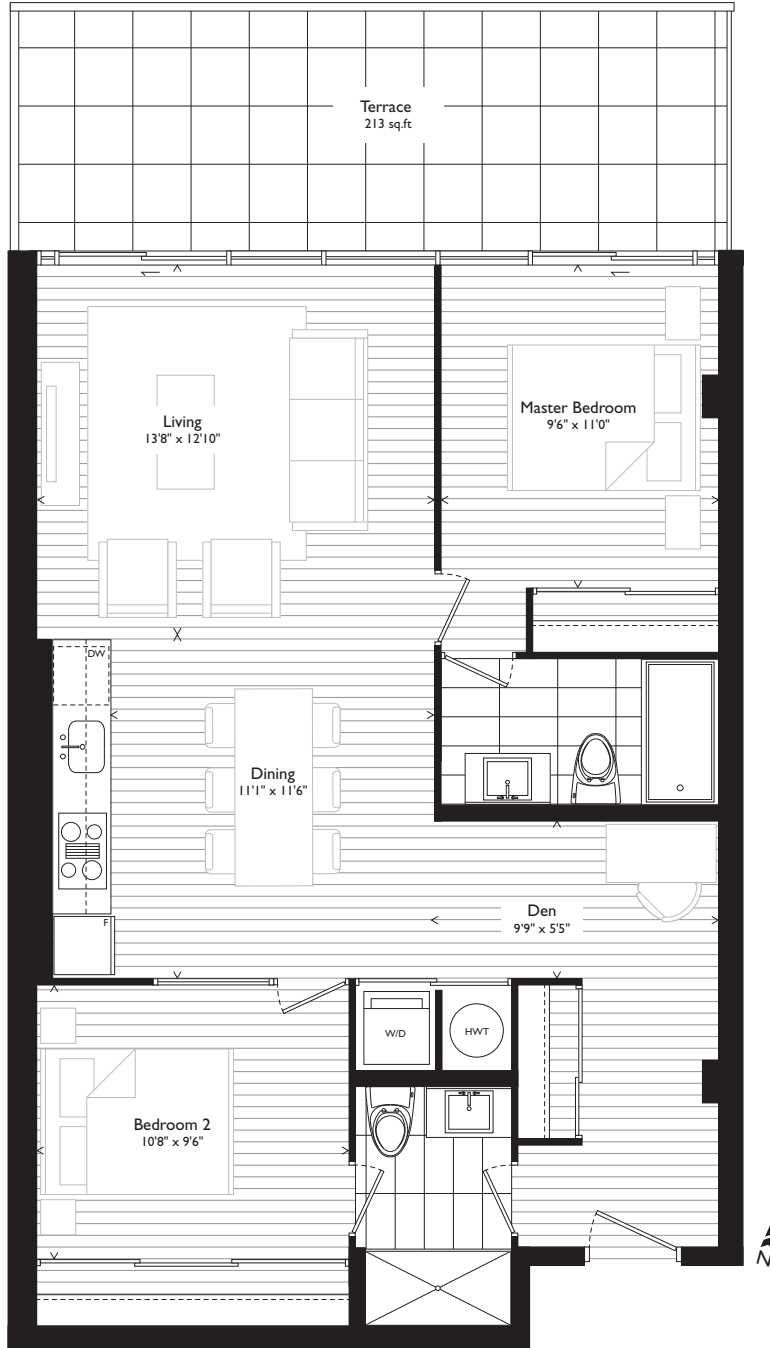

308
Two Bedroom + Den

911 sq.ft.
plus 213 sq.ft. terrace

Level 3

two hundred
THE BEACH