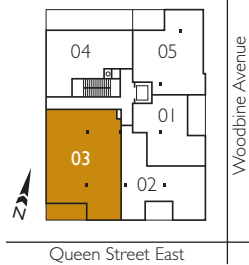

403/404 Combined  
Two Bedroom + Den

**1,689 sq.ft.**  
plus 152 sq.ft. terrace

Level 4

*two hundred*  
THE BEACH